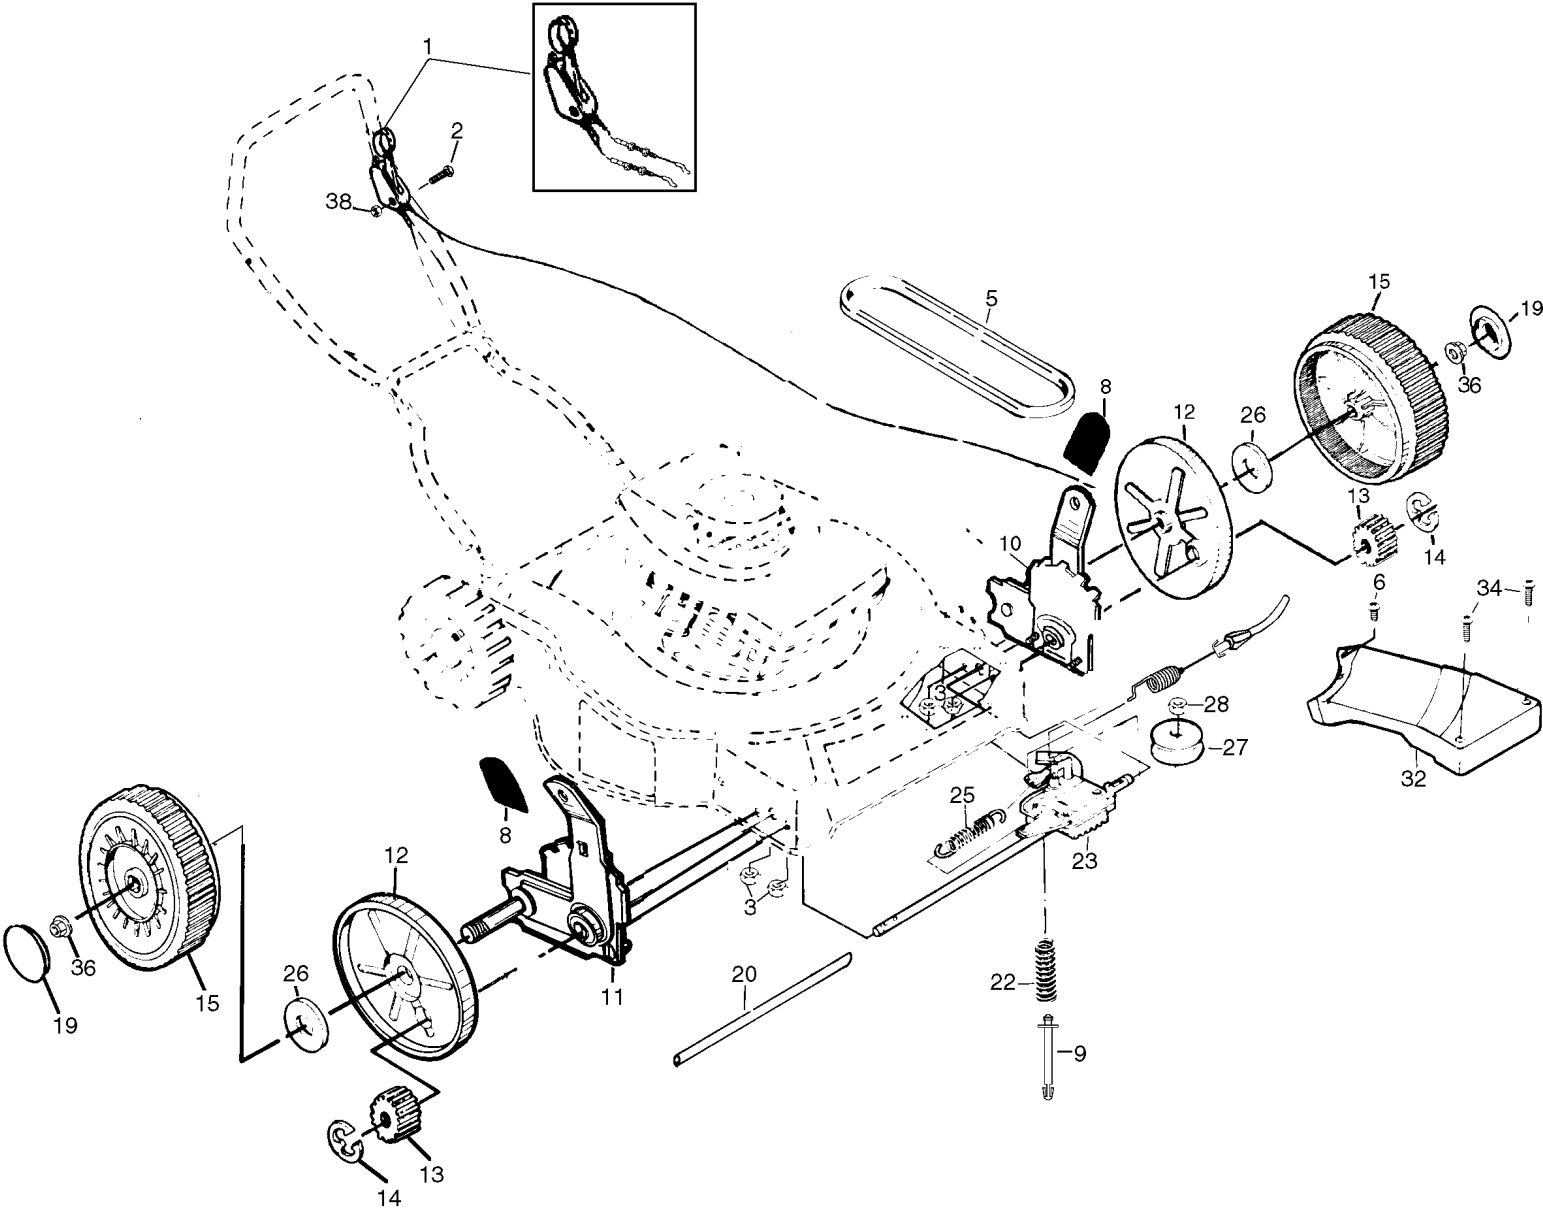

REPAIR PARTS

ROTARY LAWN MOWER - - MODEL NO. 555D (P555DG), PRODUCT NO. 954 08 00-01

REPAIR PARTS

ROTARY LAWN MOWER - - MODEL NO. 555D (P555DG), PRODUCT NO. 954 08 00-01

KEY NO.	PART NO.	DESCRIPTION
1	532146323	Cable Control Assembly
2	532158755	Pan Head Machine Screw 1/4-20 x 2-3/16
3	532063601	Locknut
5	532146527	V-Belt
6	532750097	Screw
8	532132800	Selector Knob
9	532150495	Hex Head Bolt 1/4-20 x 2
10	532152425	Wheel Adjuster Assembly (Left)
11	532152424	Wheel Adjuster Assembly (Right)
12	532088080	Dust Cover
13	532137054	Pinion
14	812000058	E-Ring
15	532850690	Wheel & Tire Assembly
19	532077400	Hubcap

KEY NO.	PART NO.	DESCRIPTION
20	532086012	Drive Shaft Cover
22	532137090	Spring
23	532702511	Gear Case Assembly
25	532075192	Spring
26	532067725	Washer
27	532137052	Drive Pulley
28	532132010	Locknut
32	532137088	Drive Cover
34	532146072	Pan Head Tapping Screw #10-24 x 2-3/4
36	532145212	Locknut
38	532751152	Nut