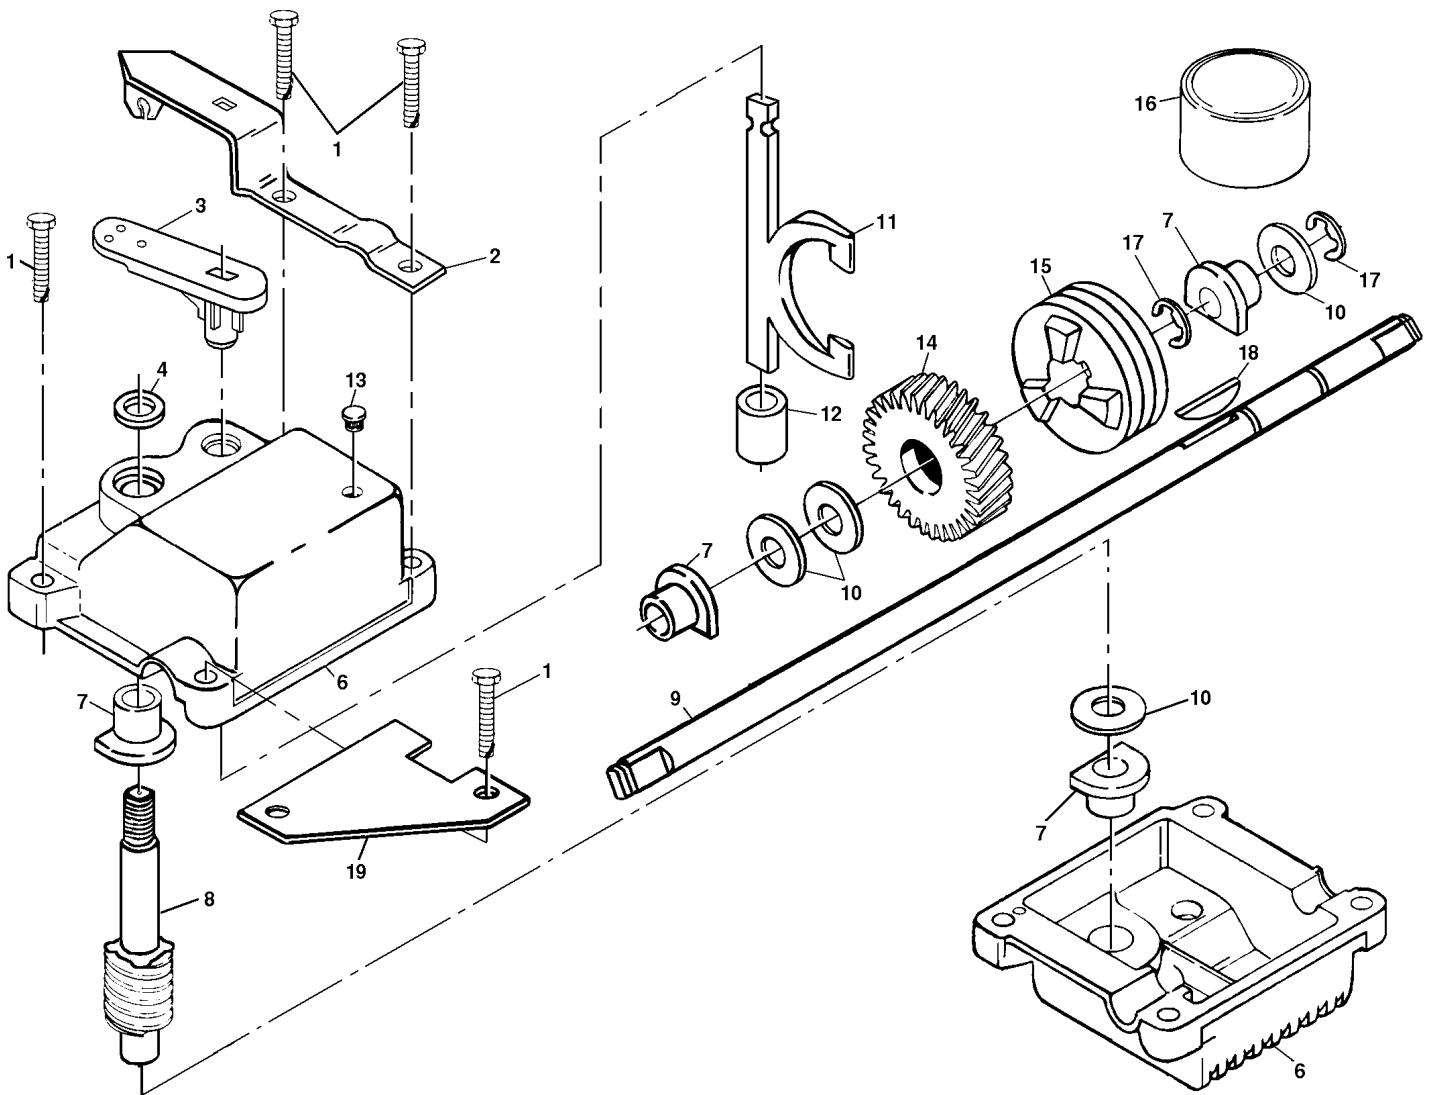

REPAIR PARTS

ROTARY LAWN MOWER - - MODEL NO. 555D (P555DG), PRODUCT NO. 954 08 00-01
GEAR CASE ASSEMBLY PART NUMBER 702511

KEY NO.	PART NO.	DESCRIPTION
1	817490416	Tapping Screw 1/4-20 x 1-1/4
2	532140269	Engagement Bracket
3	532137053	Shifter
4	532057072	Seal
6	532048373	Gear Case Halves Kit (Includes Key Nos. 4, 5, and 7)
7	532077881	Bearing
8	532137051	Worm Shaft
9	532137074	Drive Shaft
10	532057079	Hardened Washer
11	532131484	Clutch Yoke

KEY NO.	PART NO.	DESCRIPTION
12	532700343	Bushing
13	532086447	Plug
14	532137050	Helical Gear
15	532750436	Clutch Jaw
16	532750369	Grease
17	812000003	E-Ring
18	532850848	Hi-Pro Key
19	532125441	Spring Bracket

NOTE: All component dimensions given in U.S. inches.
1 inch = 25.4 mm