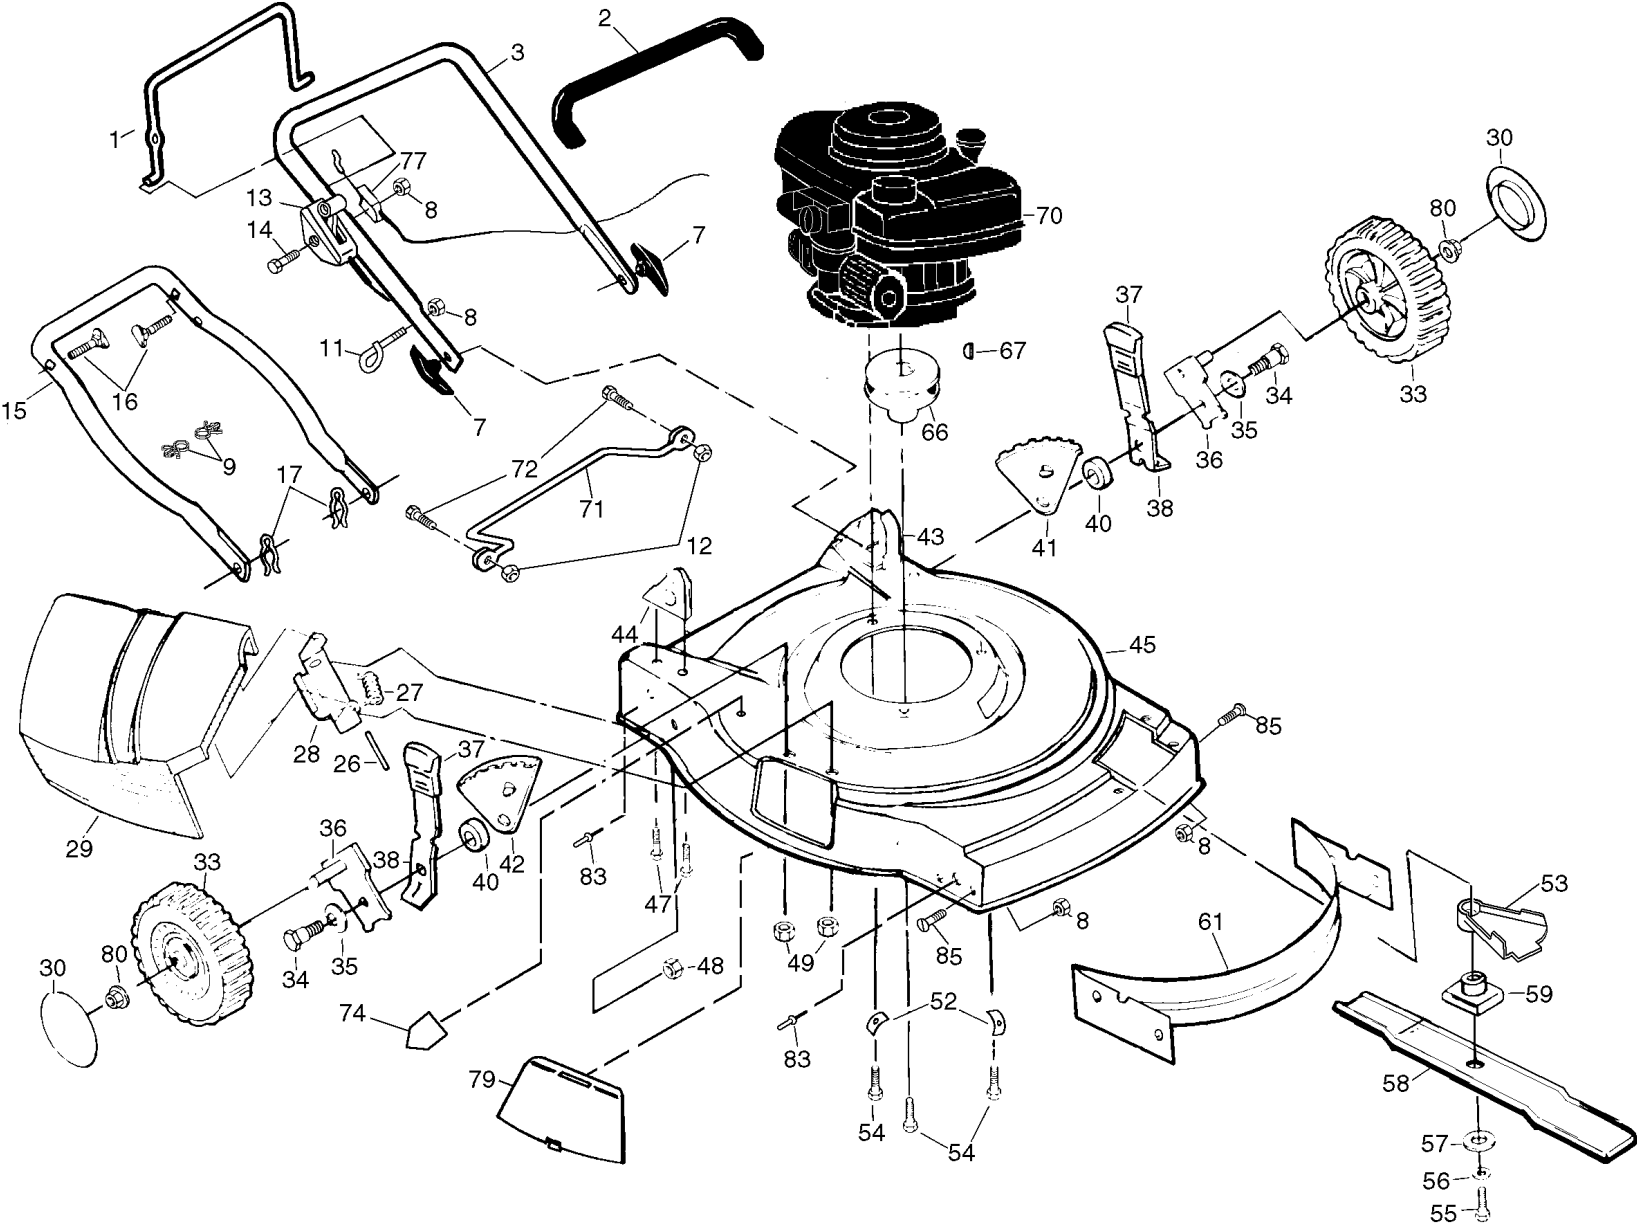

REPAIR PARTS

ROTARY LAWN MOWER - - MODEL NO. 555D (P555DG), PRODUCT NO. 954 08 00-01

REPAIR PARTS

ROTARY LAWN MOWER - - MODEL NO. 555D (P555DG), PRODUCT NO. 954 08 00-01

KEY NO.	PART NO.	DESCRIPTION	KEY NO.	PART NO.	DESCRIPTION
1	532146771	Control Bar	49	532063601	Locknut 1/4-20
2	532155891	Handle Grip	52	532125078	Washer
3	532167121	Upper Handle	53	532134612	Debris Shield
7	532136376	Handle Knob	54	532150406	Hex Head Thread Rolling Screw 3/8-16 x 1
8	532063601	Locknut 1/4-20	55	532851084	Hex Head Screw 3/8-24 x 1-3/8 Grade 8
9	532066426	WireClips	56	532850263	Helical Lock Washer 3/8
11	532132001	Rope Guide	57	532851074	Hardened Washer
12	532069180	Locknut #10-24	58	532141114	22" Blade
13	532158059	Throttle Control	59	532851514	Blade Adapter
14	532144929	Hex Washer Head Screw 1/4-20 x 2-1/8	61	532165562	Front Baffle
15	532153418	Lower Handle	--	532125381	Rear Baffle (Not Shown)
16	532131959	Handle Bolt 5/16-18 x 1-3/4	66	532085543	Engine Pulley
17	532051793	Hairpin Cotter	67	532087677	Hi-Pro Key #HP 505
26	532147286	Hinge Rod	70	-----	* Engine - Tecumseh - Model No. TVS-115
27	532087589	Torsion Spring			Order parts from engine manufacturer
28	532087593	Housing Bracket Assembly	71	532154147	Foot Guard
29	532750149	Discharge Guard	72	532085825	Self Tapping Screw #10-24 x 1
30	532077400	Hubcap	74	532145494	Warning Decal
33	532148440	Wheel & Tire Assembly	77	532851671	MZR Cable
34	532142748	Shoulder Bolt 3/8-16 x 1	79	532125420	Mulcher Plate
35	532062335	Belleville Washer 1/2	80	532083923	Washer 17/32 x 1 x 21 Ga.
36	532151254	Axle Arm Assembly	83	532128415	Pop Rivet
37	532132800	Selector Knob	85	874100412	Flat Head Machine Screw
38	532125259	Selector Spring	--	532140987	Housing Decal (Logo)
40	532146630	Spacer	--	532156785	Owner's Manual, Euro.
41	532128150	Wheel Adjusting Bracket (L.R.)	--	532156786	Owner's Manual, Scand.
42	532128151	Wheel Adjusting Bracket (R.R.)			
43	532153027	Handle Bracket Assembly (Left)			Available Accessories not included with mower:
44	532153026	Handle Bracket Assembly (Right)	--	GCK5000	Grass Catcher
45	532146533	Lawn Mower Housing (Incl. Ref. #63, 74)			
47	532149741	Self Tapping Screw 5/16-18 x 3/4			
48	532751592	Locknut 3/8-16